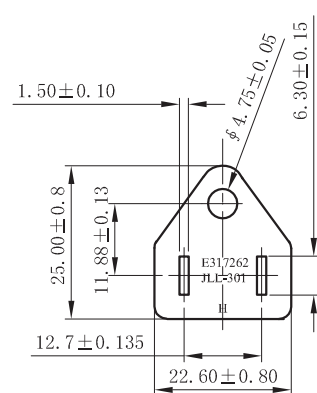

CONDUCTOR CONSTRUCTION (N/mm):
41/0.16AS

Material:

- E243711(UL) SVT 3 x 18AWG(0.824MM²)
VW-1 Shielded, 60°C 300V
- CSA 228191 SVT 3 x 18AWG(0.824MM²)
FT2 Shielded 60°C 300V -LF-
- Jacket Color: Black
- E- Green; L - Black; N - White

Electrical:

- 100% Open & Short Testing
- Insulation Resistance: 100MΩ (Min.)
- Voltage: 500V DC / 1 Min.

Unit: MM

Scale	1:1						Name
TOLERANCE					Drawn	12.27.11	Chappell
X.X	±0.40				Approved		
X.XX	±0.25						
X.XXX	±0.15						
Angle	±3°						
			Modification	Date	Name		

Item No.	AK500-OE-5-2-R	
Title	Power Cord - SVT/Open End, Shielded, 60°C, 18AWG, 2 Meters	
Drawing No.		rev00
Replace		Sheet