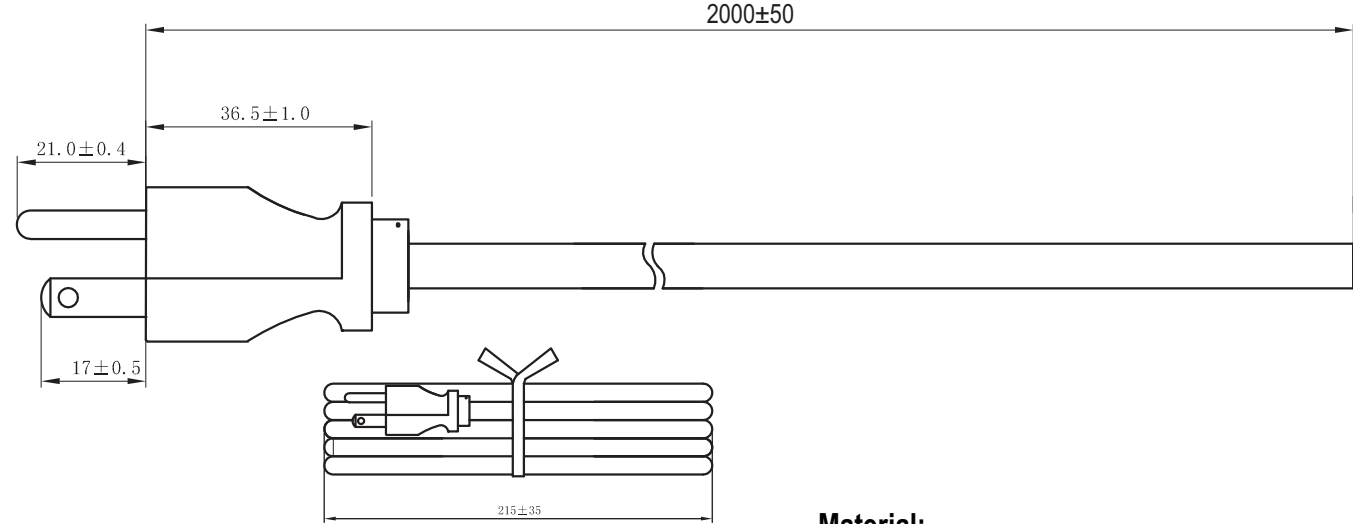

CONDUCTOR CONSTRUCTION (N/mm):
41/0.16AS

Material:

- E243711(UL) SVT 3 x 18AWG(0.824MM²)
VW-1 Shielded, 60°C 300V
- CSA 228191 SVT 3 x 18AWG(0.824MM²)
FT2 Shielded 60°C 300V -LF-
- Jacket Color: Black
- E- Green; L - Black; N - White

Item No.	AK500-OE-5-2-R	
Title	Power Cord - SVT/Open End, Shielded, 60°C, 18AWG, 2 Meters	
Drawing No.		rev00
Replace		Sheet