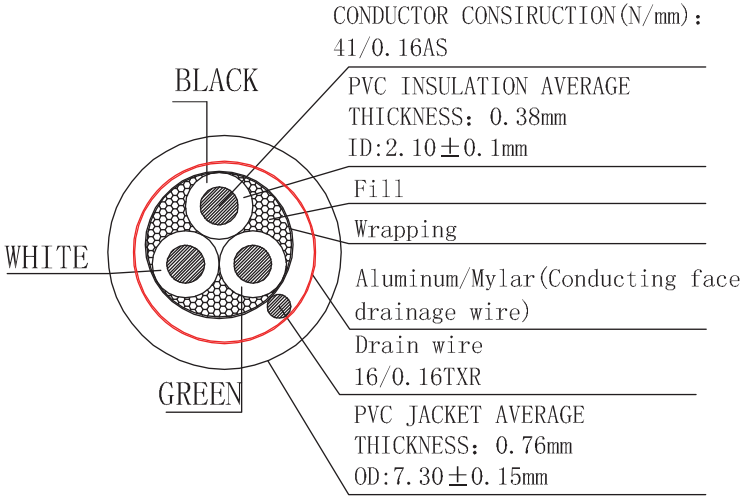

E

E

F

F

G

G

H

H

CONDUCTOR CONSTRUCTION (N/mm):
41/0.16AS

Material:

- E243711(UL) SVT 3 x 18AWG(0.824MM²)
VW-1 Shielded, 60°C 300V
- CSA 228191 SVT 3 x 18AWG(0.824MM²)
FT2 Shielded 60°C 300V -LF-
- Jacket Color: Black
- E- Green; L - Black; N - White

Electrical:

- 100% Open & Short Testing
- Insulation Resistance: 100MΩ (Min.)
- Voltage: 500V DC / 1 Min.

Unit: MM

Scale	1:1						Name
TOLERANCE					Drawn	12.27.11	Chappell
X.X	±0.40				Approved		
X.XX	±0.25						
X.XXX	±0.15						
Angle	±3°						
			Modification	Date	Name		

Item No.	AK500-OE-5-2-R	
Title	Power Cord - SVT/Open End, Shielded, 60°C, 18AWG, 2 Meters	
Drawing No.		rev00
Replace		Sheet